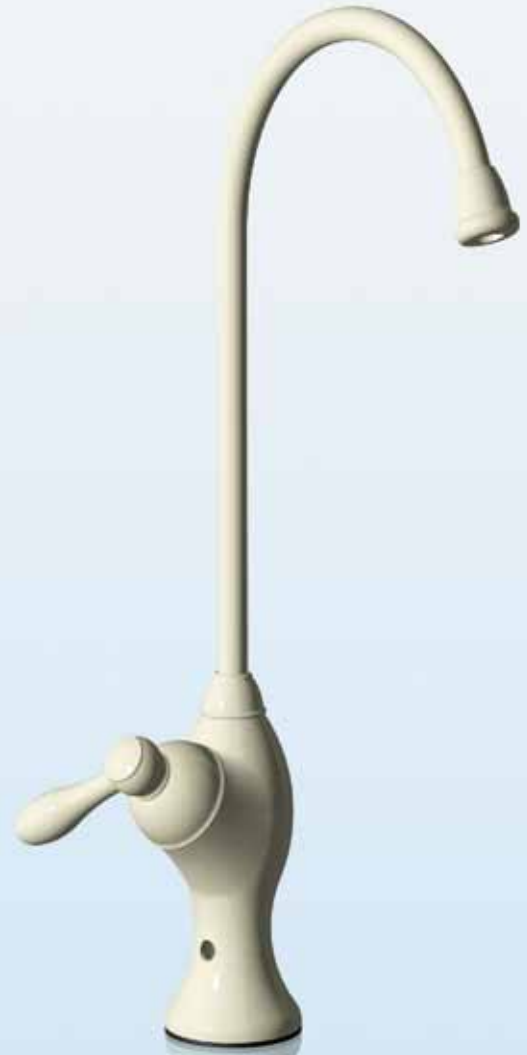

Kinetico Drinking Water Faucets

A beautiful way to dispense great water.

 Kinetico®
home water systems

Exclusive Faucets

Classic Chrome

Part No. 12725

Oil Rubbed Bronze

Part No. 14683

Arctic White

Part No. 12765

Black Licorice
Part No. 12766

Brilliant Nickel
Part No. 12767

Light Biscuit
Part No. 12768

Polished Brass
Part No. 12769

Satin Nickel
Part No. 12770

Brushed Stainless
Part No. 13289

Exclusive Designer Faucets

Attractive, lead-free faucets are available in a variety of finishes to complement any decor.

Kinetico's exclusive, custom faucet offerings are only available with Kinetico Drinking Water Systems.

Combination Faucets

Single
Spout

Satin Nickel
Part No. 12966

Chrome
Part No. 12965

Dual Spout

Satin Nickel
Part No. 12964

Chrome
Part No. 12963

Contemporary Faucets